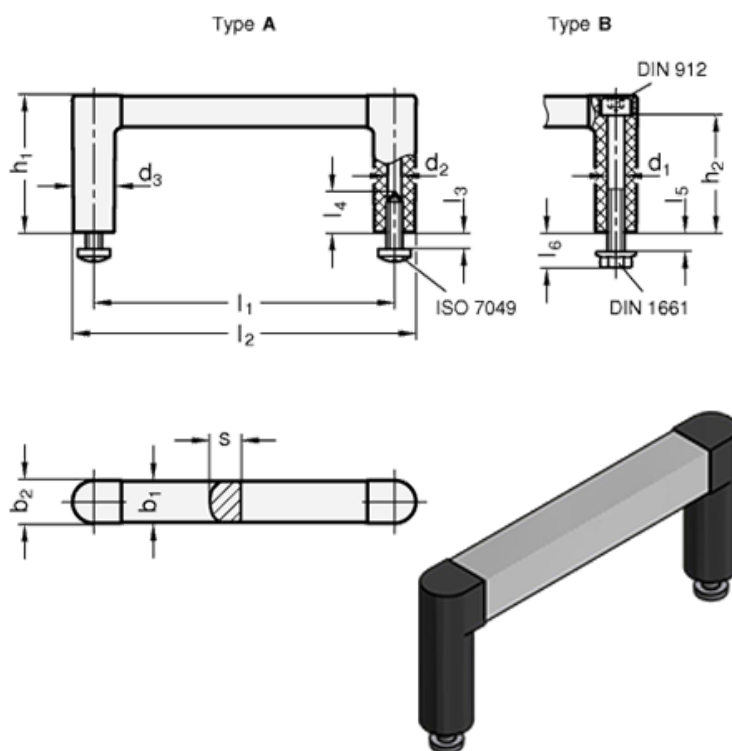

# Data Sheet

Article number: 2042312120BESS

Description: E+G Handle GN 423-12-120-B-ESS  
- ESS black / black, matte finish

## Measures

b1 = 12	l2	= 132.5
b2 = 12.5	l3 Max.	= 5
d1 = M5	l4 Min.	= -
d2 = -	l5 Max.	= 5
d3 = 12.5	l6	= 10.5
h1 = 40	s	= 9
h2 = 34.5	Weight (g)	= 52
l1 = 120		